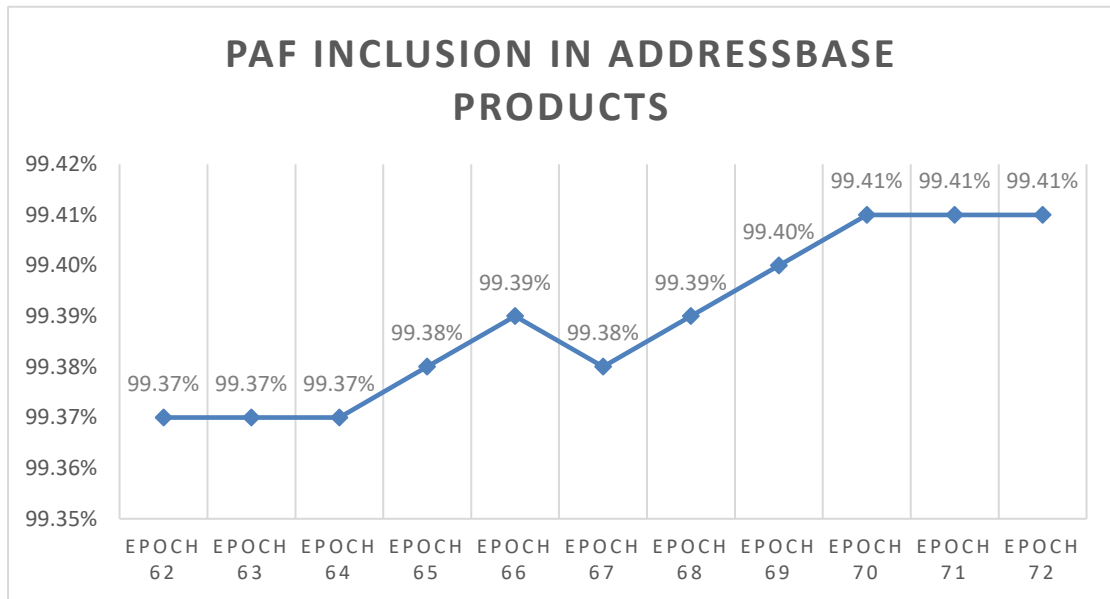

PAF Inclusion

Coordinate Accuracy

Within our existing coordinate accuracy programme, we have identified a pool of records for which the location potentially requires review. We are undertaking work to ensure these points exist in the correct location.

The graph below shows our progress through the remaining numbers of points to be checked under this scheme of work.