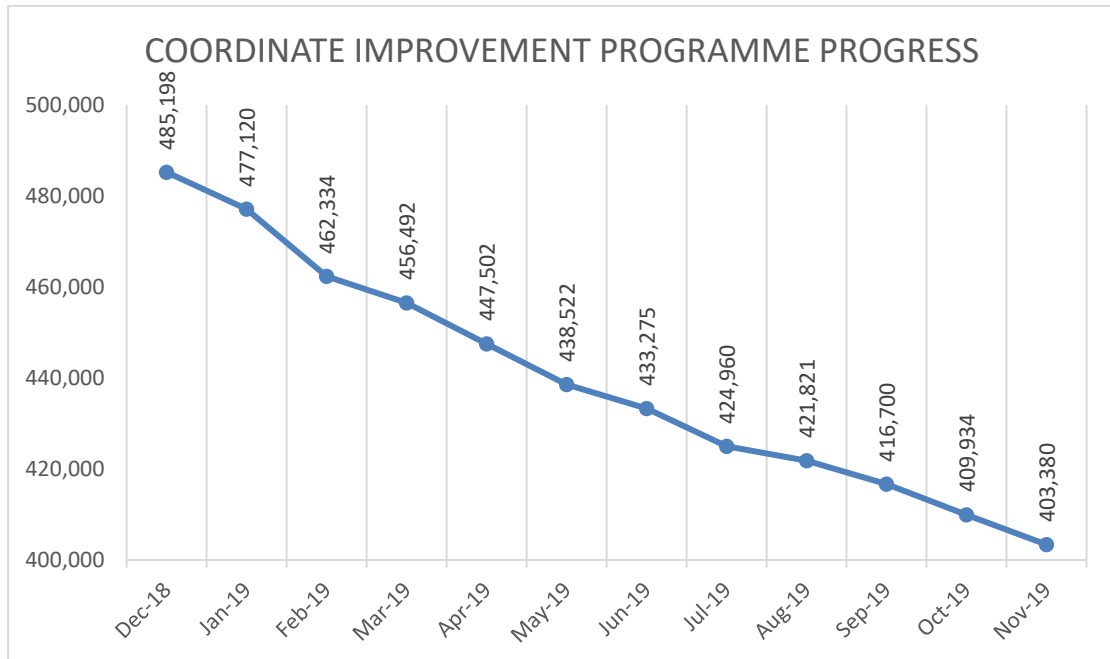

Document continues on next page.